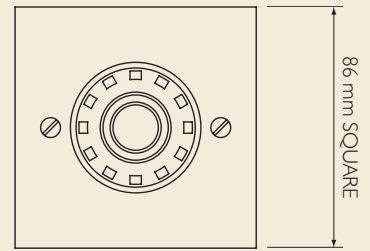

ASKARI COMPACT STANDARD

The Askari Compact is a discreet sounder that is available for flush or surface fixing. The sounder provides an excellent combination of high sound output and neat appearance, ideal for retail, hotel and residential applications such as sheltered housing.

- HIGH SOUND OUTPUT
- LOW CURRENT CONSUMPTION
- 32 TONES
- AUTOMATIC SYNCHRONISATION
- VOLUME CONTROL
- SECOND TONE FOR TWO STAGE ALARMS

Specification

Voltage	9 - 28Vdc
Current	18mA (tone 3)
Sound output	97dB(A) (tone 3)
Tones	32
Volume control	20dB
Monitoring	Reverse polarity
Temperature	- 25°C to + 70°C
Protection	IP54 (with back box)
Construction	ABS
Weight	0.11Kg
Colours	Red or white