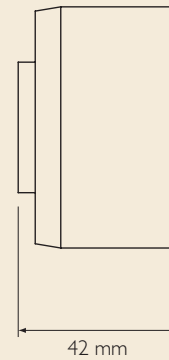

ASKARI COMPACT STANDARD

The Askari Compact is a discreet sounder that is available for flush or surface fixing. The sounder provides an excellent combination of high sound output and neat appearance, ideal for retail, hotel and residential applications such as sheltered housing.

- HIGH SOUND OUTPUT
- LOW CURRENT CONSUMPTION
- 32 TONES
- AUTOMATIC SYNCHRONISATION
- VOLUME CONTROL
- SECOND TONE FOR TWO STAGE ALARMS

Specification

Voltage	9 - 28Vdc
Current	18mA (tone 3)
Sound output	97dB(A) (tone 3)
Tones	32
Volume control	20dB
Monitoring	Reverse polarity
Temperature	- 25°C to + 70°C
Protection	IP54 (with back box)
Construction	ABS
Weight	0.11Kg
Colours	Red or white