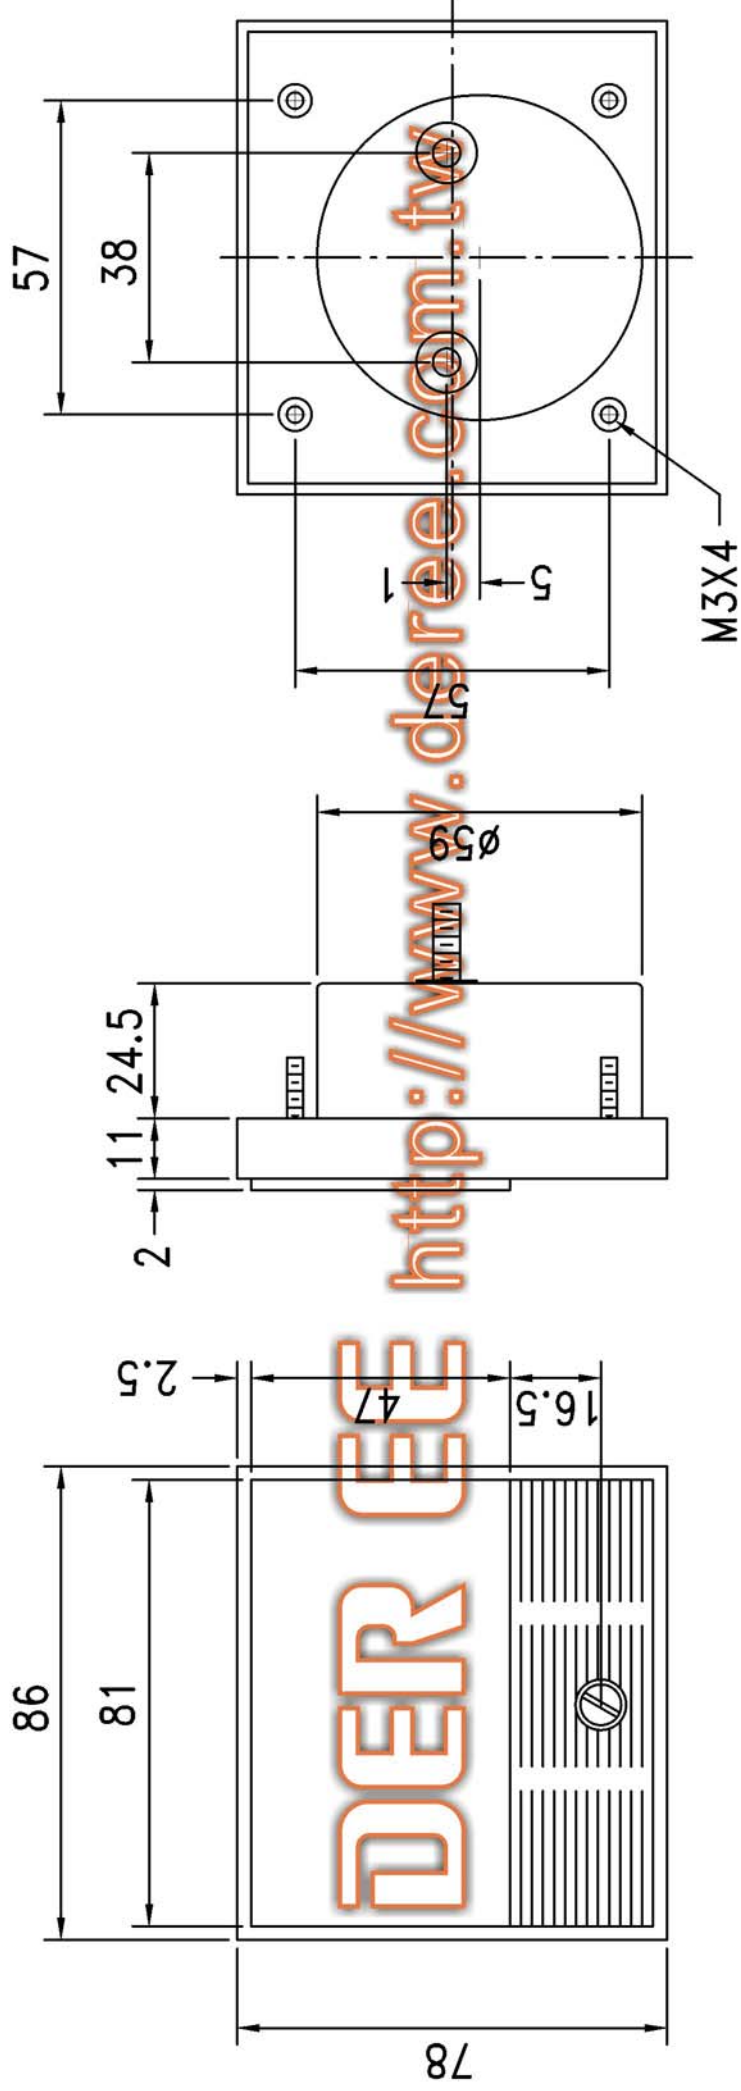

DER EE[®]

PANEL TYPE

Model : DE-786-1

Unit: mm
Dimensions subject to change without notice