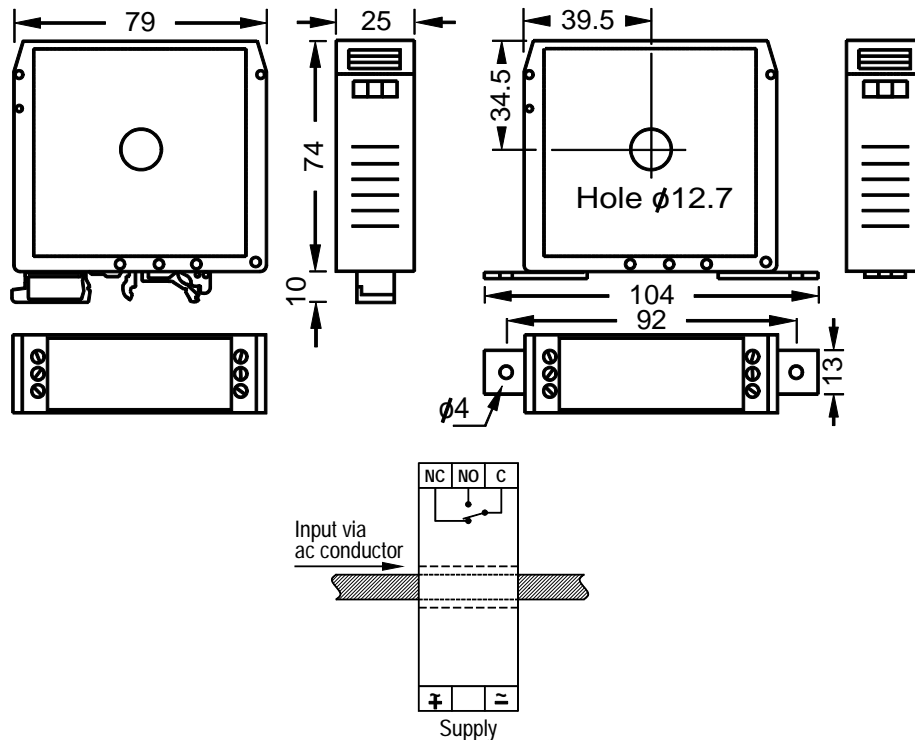

Housing & Connection Diagram

CARREL-ELECTRADE LTD

MANUFACTURERS, IMPORTERS AND DISTRIBUTORS OF ELECTRICAL ENGINEERING PRODUCTS
POSTAL ADDRESS: P O BOX 11078, ELLERSLIE 1542, AUCKLAND NEW ZEALAND
FACTORY AND OFFICE: 661 GREAT SOUTH ROAD, PENROSE 1061
TELEPHONE: +64-9-525 1753 FACSIMILE: +64-9-525 1756
EMAIL: sales@carrel-electrade.co.nz WEB: www.carrel-electrade.co.nz